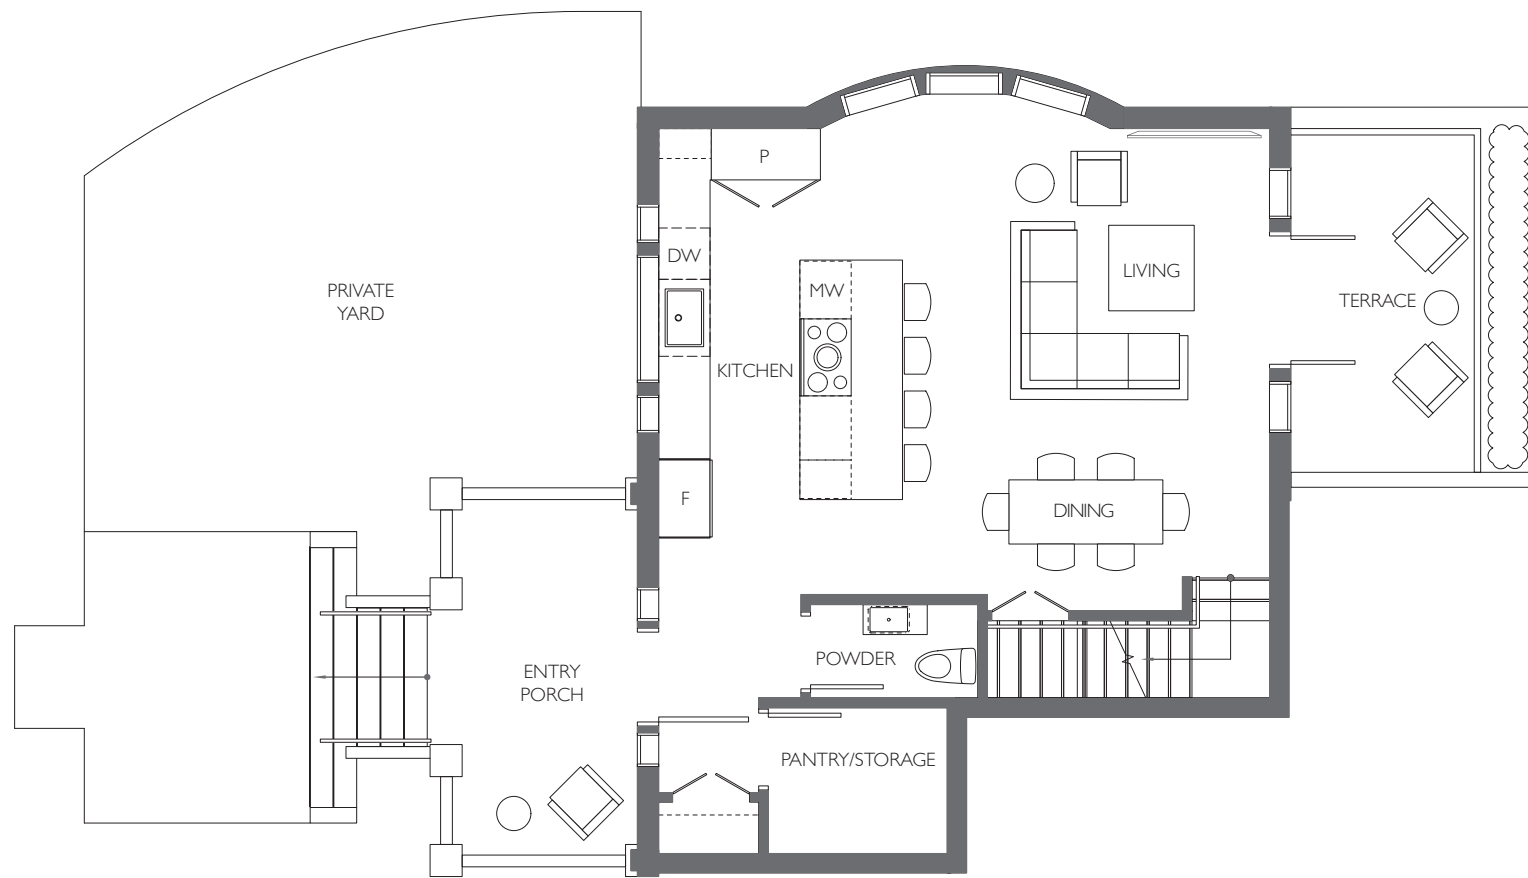

# HERITAGE HOME | 01

3 BEDROOMS + 3.5 BATHROOMS  
+ PRIVATE GARAGE PARKING

INTERIOR 1,647 SQ. FT.  
EXTERIOR 963 SQ. FT.

# HUDSON Eight

1312 W. 57th Ave.

LEVEL 1

LEVEL 2

LEVEL 3