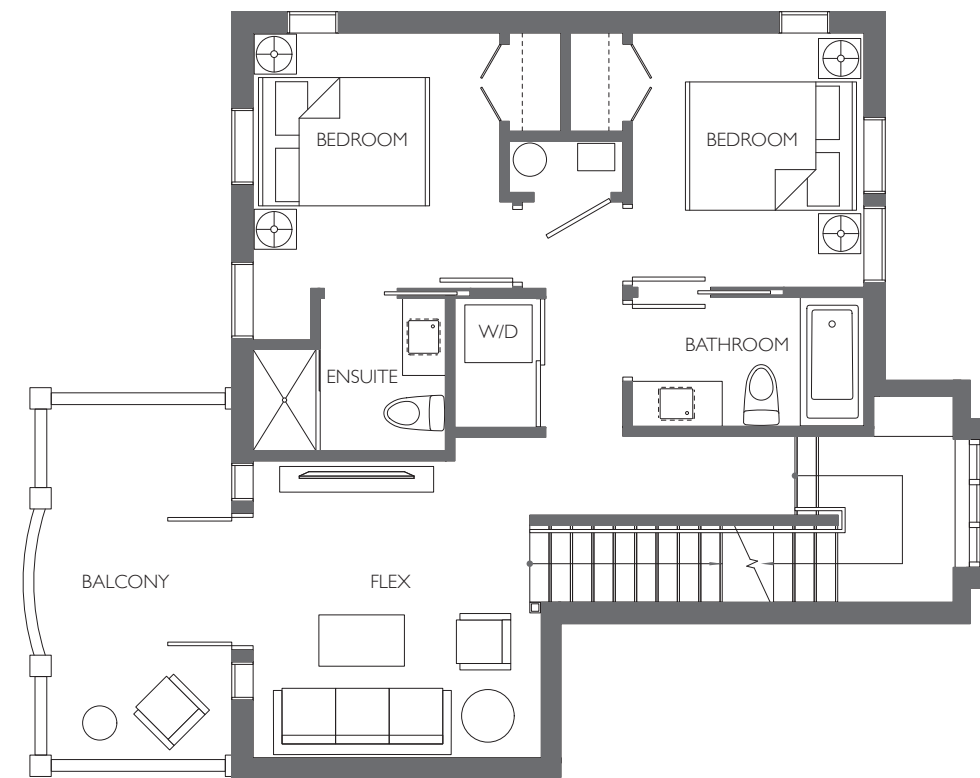

# HERITAGE HOME | 01

3 BEDROOMS + 3.5 BATHROOMS  
+ PRIVATE GARAGE PARKING

INTERIOR 1,647 SQ. FT.  
EXTERIOR 963 SQ. FT.

# HUDSON Eight

1312 W. 57th Ave.

LEVEL 1

LEVEL 2

LEVEL 3