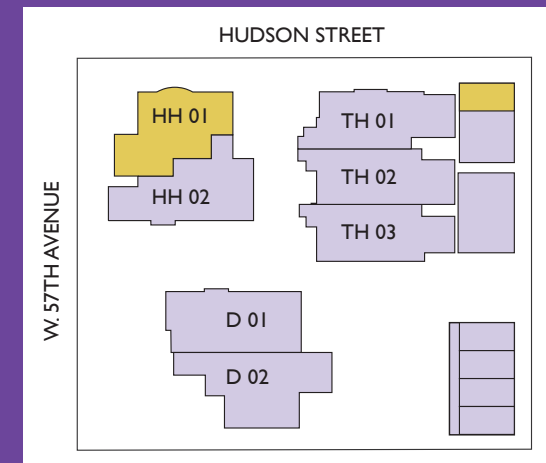

# HERITAGE HOME | 01

3 BEDROOMS + 3.5 BATHROOMS  
+ PRIVATE GARAGE PARKING

INTERIOR 1,647 SQ. FT.  
EXTERIOR 963 SQ. FT.

# HUDSON Eight

1312 W. 57th Ave.

LEVEL 1

LEVEL 2

LEVEL 3